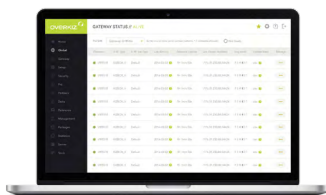

Kizconnect®

The living room gateway that comes connected!

Kizconnect® DIN Rail

The gateway that connects to homes and buildings in the blink of an eye

Kizconnect® app

Easy control of the entire system from home or remotely

Kizconnect® Pro app

Quick and easy device pairing

e-Maintenance

Real-time remote monitoring and maintenance of your installed system

API library

Develop your very own mobile apps and web interfaces

 | A BRAND OF  GROUP