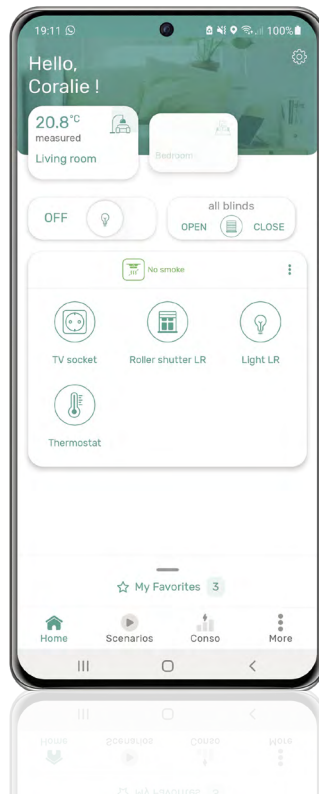

Kizconnect® app

The user app in your colors

With the white-label Kizconnect® app, your customers can manage all their home's devices—at any time and from anywhere. With just a few clicks, they can create home scenarios and monitor their energy consumption for better comfort and better home management.

A SIMPLE AND INTUITIVE INTERFACE

Hello!
The entire home at a glance

Simple
"I'm going to work"
The shutters close, the lights turn off, and the heating stops

Advanced (with sensors)
"I'm opening the window"
Heating switches to Eco mode

Consumption
Real-time consumption data

- User account management
- Push notifications

Smart control of devices

- Individually or as a group, room by room
- Scenario programming: based on the day, time (precise time, at dawn, or at dusk), and location (up to 1 km around the home)

Customizable to your branding

Logo, images, colors, and icons

By finger and by voice

100% open and scalable

Thousands of compatible devices, including shutters, lamps, gates, alarms, thermostats, and more, which can be integrated over time