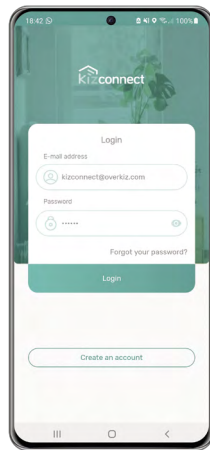

Kizconnect® app

The user app in your colors

With the white-label Kizconnect® app, your customers can manage all their home's devices—at any time and from anywhere. With just a few clicks, they can create home scenarios and monitor their energy consumption for better comfort and better home management.

Simple, efficient, turnkey

The Kizconnect® app, which has already been adopted by major market players and thousands of users, enables you to enter the IoT or enhance your connected services quickly and at a low cost.

Ready to customize

Your colors,
your logo,
your app!

Available on iOS and Android

More than an app... a whole universe at your service

Combine our Cloud with Overkiz IoT solutions to build your connected solution.

Kizconnect®

The living room gateway that comes connected!

Kizconnect® DIN Rail

The gateway that connects to homes and buildings in the blink of an eye

Kizconnect® app

Easy control of the entire system from home or remotely