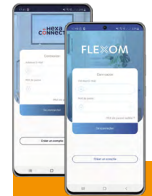

Simple, efficient, turnkey

The Kizconnect® app, which has already been adopted by major market players and thousands of users, enables you to enter the IoT or enhance your connected services quickly and at a low cost.

Ready to customize

Your colors,
your logo,
your app!

Available on iOS and Android

More than an app... a whole universe at your service

Combine our Cloud with Overkiz IoT solutions to build your connected solution.

Kizconnect®

The living room gateway that comes connected!

Kizconnect® DIN Rail

The gateway that connects to homes and buildings in the blink of an eye

Kizconnect® app

Easy control of the entire system from home or remotely