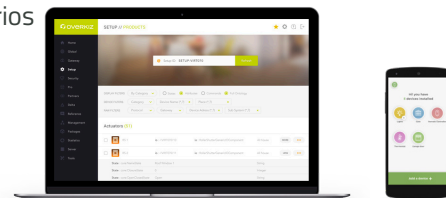

PROTOCOLS SUPPORTED

The Minibox supports 1 native wireless protocol at a time.

EnOcean 868 MHz	Z-Wave Plus 868 MHz	IO-Homecontrol 868 MHz	RTS 433 MHz

USE CASE

Some solutions deployed by our customers:

- Connexoon by Somfy
- Cozytouch by Atlantic
- HI-KUMO by Hitachi and more...

OVERKIZ SOFTWARE INCLUDED

- User app for your customers to remotely control all equipment and create smart scenarios
- Installation app for your installers to easily pair all devices, even without internet access
- API documentation tool to design your own interfaces for end-users or professionals
- Dedicated cloud infrastructure
- E-maintenance and monitoring tool to remotely manage installed equipment